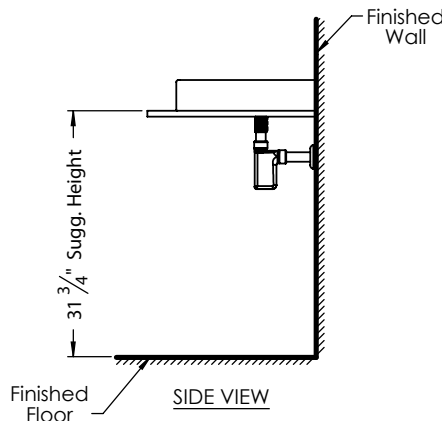

PRODUCT MEASUREMENTS

- Width: 22.25"
- Depth: 18.25"
- Overall Height: 4.25"
- Inside Bowl Depth: 2.38"

RECOMMENDED ACCESSORIES

- DECOLAV® 9297 Push Button Closing Umbrella Drain with Overflow
- DECOLAV® 9295 Grid Drain with Overflow
- DECOLAV® 9100/9102 Decorative Bottle Trap

ABOVE-COUNTER LAVATORY

SINGLE HOLE FAUCET DECK

INCLUDES OVERFLOW

ADA COMPLIANT

ROUGHING-IN DIMENSIONS

Please Note: All drawings contain the necessary measurements which are subject to standard industry tolerances. They are stated in inches and are non-binding. Exact measurements, in particular for customized installation scenarios, can only be taken from the finished product.