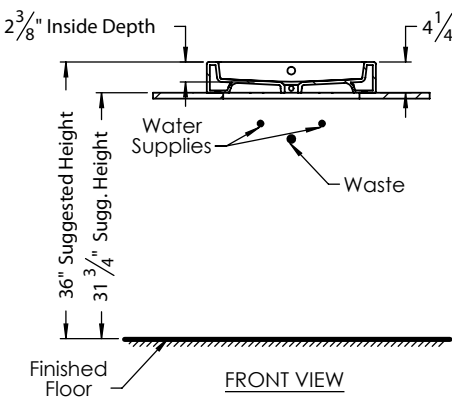

PRODUCT MEASUREMENTS

- Width: 22.25"
- Depth: 18.25"
- Overall Height: 4.25"
- Inside Bowl Depth: 2.38"

RECOMMENDED ACCESSORIES

- DECOLAV® 9297 Push Button Closing Umbrella Drain with Overflow
- DECOLAV® 9295 Grid Drain with Overflow
- DECOLAV® 9100/9102 Decorative Bottle Trap

ABOVE-COUNTER LAVATORY

SINGLE HOLE FAUCET DECK

INCLUDES OVERFLOW

ADA COMPLIANT

ROUGHING-IN DIMENSIONS

Please Note: All drawings contain the necessary measurements which are subject to standard industry tolerances. They are stated in inches and are non-binding. Exact measurements, in particular for customized installation scenarios, can only be taken from the finished product.