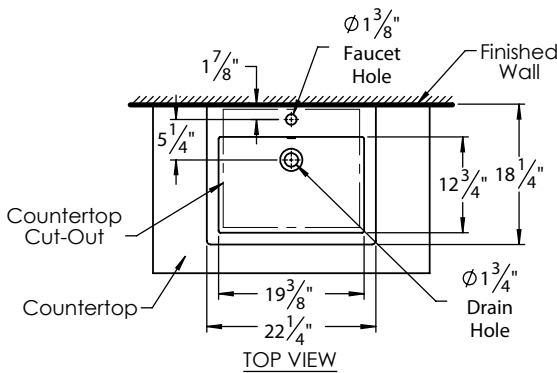

PRODUCT MEASUREMENTS

- Width: 22.25"
- Depth: 18.25"
- Overall Height: 4.25"
- Inside Bowl Depth: 2.38"

RECOMMENDED ACCESSORIES

- DECOLAV® 9297 Push Button Closing Umbrella Drain with Overflow
- DECOLAV® 9295 Grid Drain with Overflow
- DECOLAV® 9100/9102 Decorative Bottle Trap

ABOVE-COUNTER LAVATORY

SINGLE HOLE FAUCET DECK

INCLUDES OVERFLOW

ADA COMPLIANT

ROUGHING-IN DIMENSIONS

Please Note: All drawings contain the necessary measurements which are subject to standard industry tolerances. They are stated in inches and are non-binding. Exact measurements, in particular for customized installation scenarios, can only be taken from the finished product.